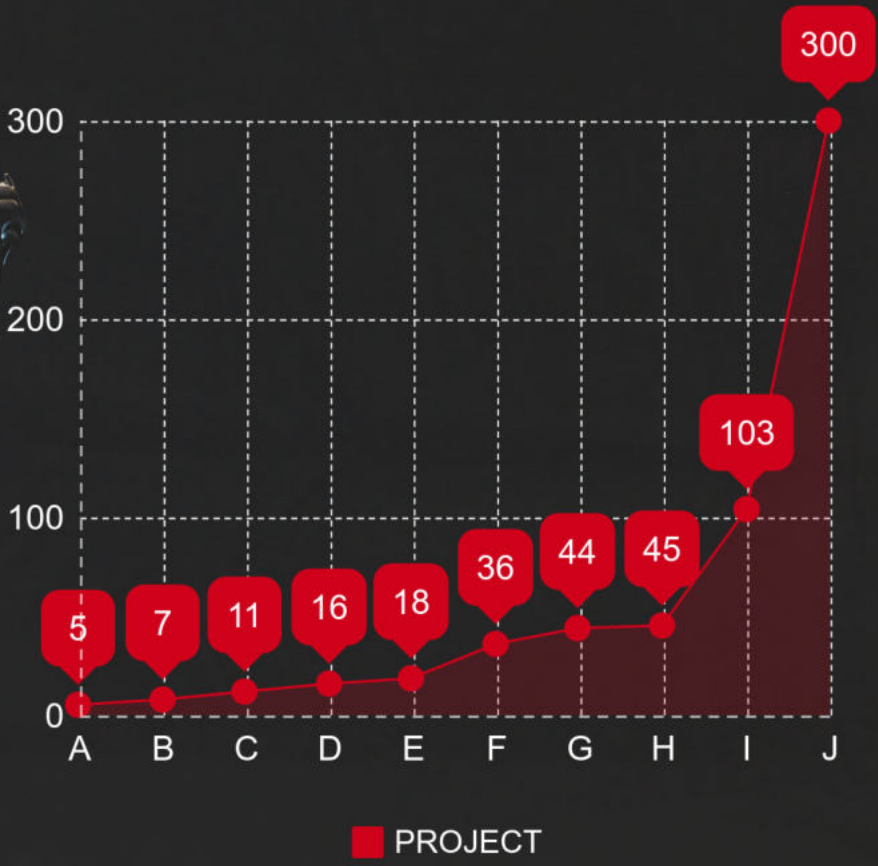

ACTING AS:

PROJECT MANAGER

PRE-OPENING MANAGER

GLOBAL VIEW

WORLDWIDE EXPERIENCE

PORTFOLIOS

MILLION EUROS MANAGED

WORKING WITH OWNERS